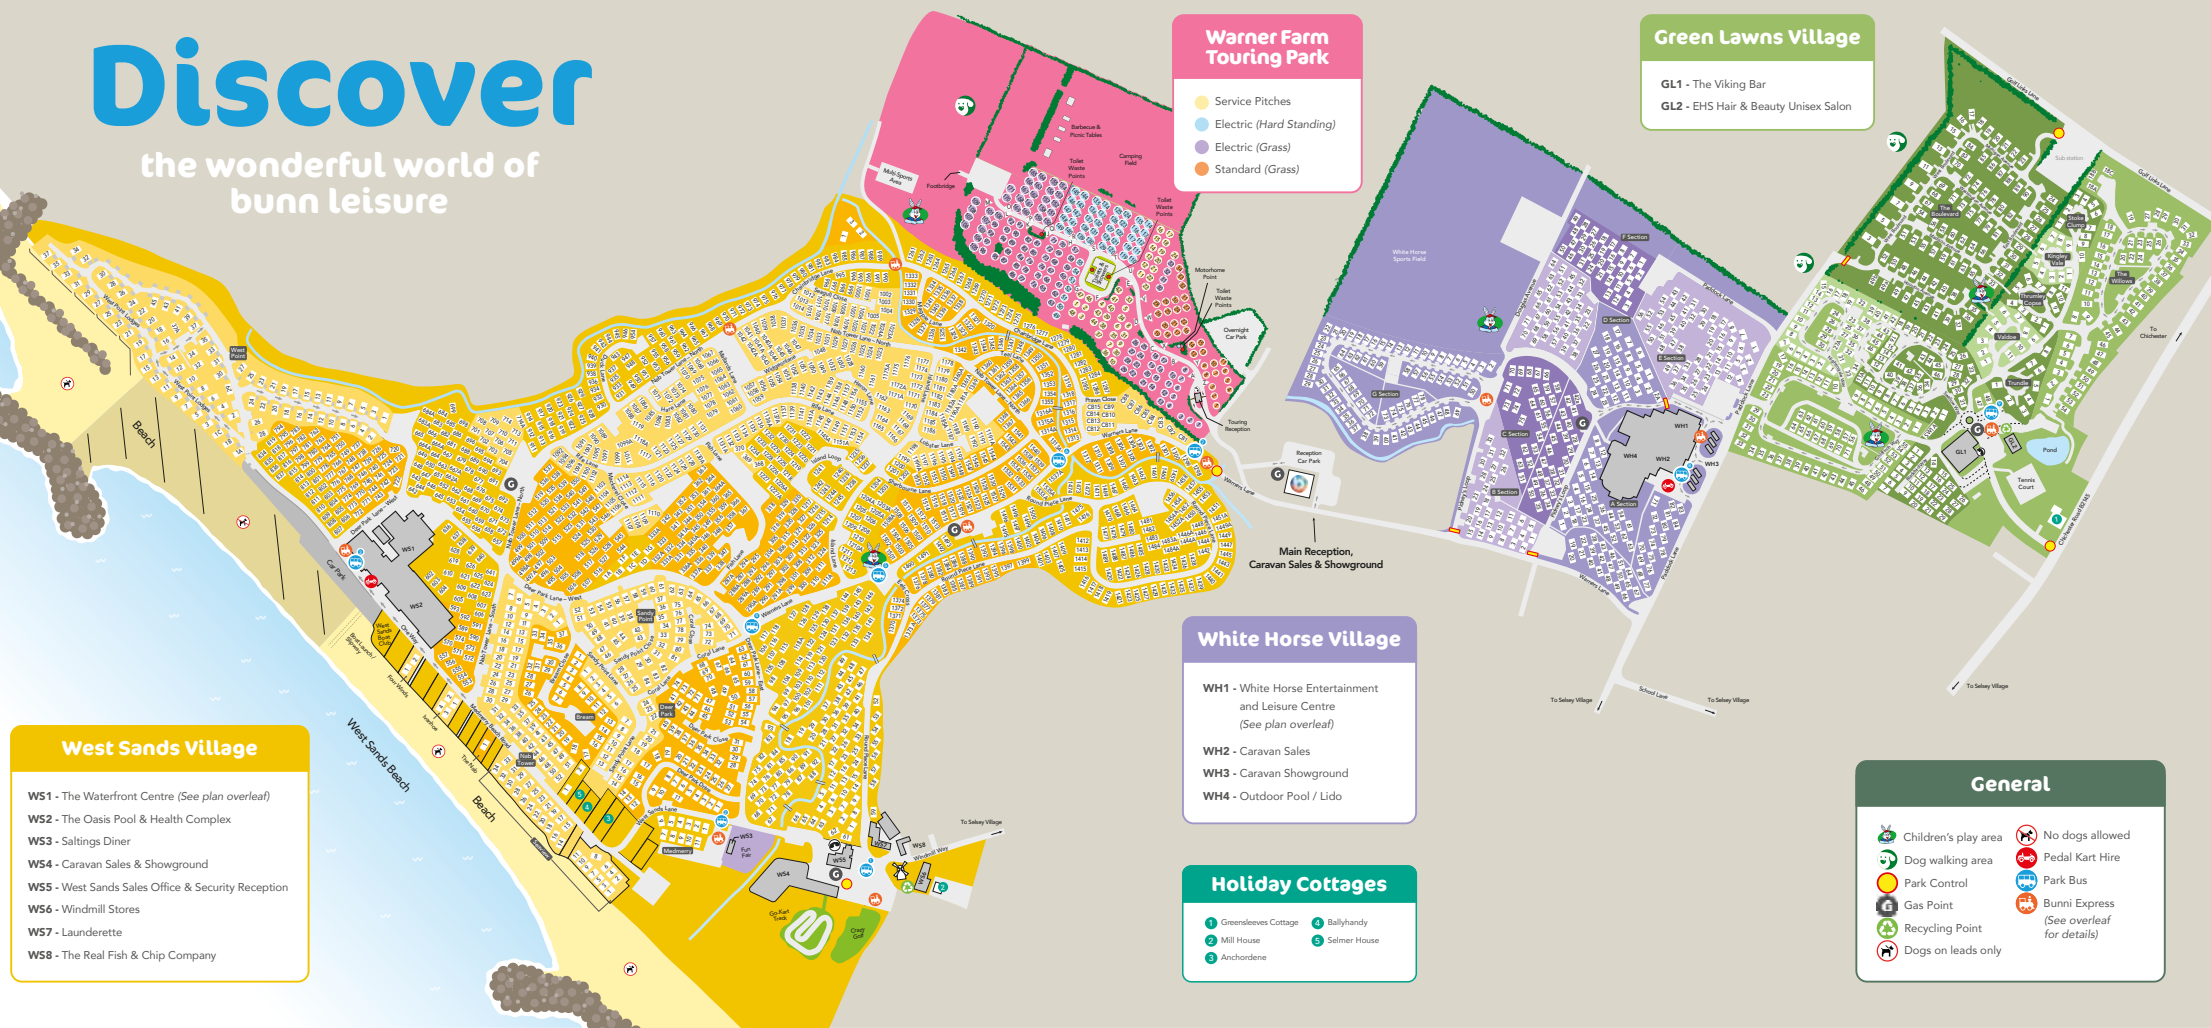

Discover the wonderful world of bunn leisure

West Sands Village

- WS1 - The Waterfront Centre (See plan overleaf)
- WS2 - The Oasis Pool & Health Complex
- WS3 - Saltings Diner
- WS4 - Caravan Sales & Showground
- WS5 - West Sands Sales Office & Security Reception
- WS6 - Windmill Stores
- WS7 - Launderette
- WS8 - The Real Fish & Chip Company

Warner Farm Touring Park

- Service Pitches
- Electric (Hard Standing)
- Electric (Grass)
- Standard (Grass)

Green Lawns Village

- GL1 - The Viking Bar
- GL2 - EHS Hair & Beauty Unisex Salon

White Horse Village

- WH1 - White Horse Entertainment and Leisure Centre (See plan overleaf)
- WH2 - Caravan Sales
- WH3 - Caravan Showground
- WH4 - Outdoor Pool / Lido

Holiday Cottages

- 1 Greendeeves Cottage
- 2 Mill House
- 3 Anchordene
- 4 Ballyhandy
- 5 Selmer House

General

- Children's play area
- Dog walking area
- Park Control
- Gas Point
- Recycling Point
- Dogs on leads only
- No dogs allowed
- Pedal Kart Hire
- Park Bus
- Bunni Express (See overleaf for details)